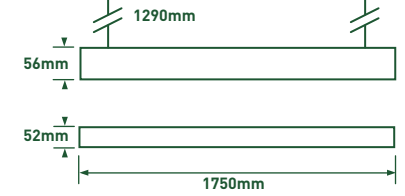

4000K NEUTRAL WHITE	BEAM ANGLE 108°
----------------------------------	------------------------------

CAT NO.	LUMINAIRE LUMENS	WATTAGE	EFFICACY Llm/W
LKT1013CW	3100	42W	74

PENDANT

- Anodised aluminium finish
- Suspension cables and transparent feed cable
- Suspension height can be adjusted without tools
- Fixed output constant current driver
- Anti-glare microprismatic surface

4000K
NEUTRAL
WHITE

BEAM
ANGLE
103°

LKT1012ACW

LKT1012BCW

CAT NO.	LUMINAIRE LUMENS	WATTAGE	EFFICACY Lm/W
LKT1012ACW	1400	18.5W	76
LKT1012BCW	2000	30W	67

LKT1012BCW Pendant