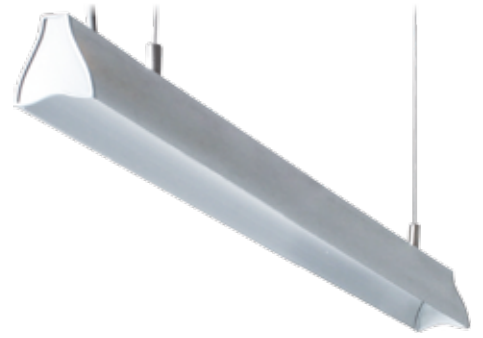

PENDANT

- Anodised aluminium finish
- Suspension cables and transparent feed cable
- Suspension height can be adjusted without tools
- Fixed output constant current driver
- Anti-glare microprismatic surface

4000K
NEUTRAL
WHITE

BEAM
ANGLE
103°