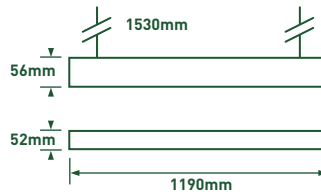

LKT1012ACW