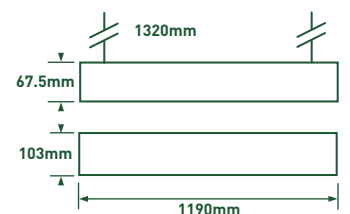

CAT NO.	LUMINAIRE LUMENS	WATTAGE	EFFICACY Llm/W
LKT1013CW	3100	42W	74