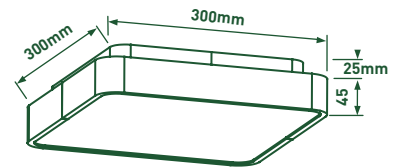

PENDANT

- Anodised aluminium finish
- Suspension cables and transparent feed cable
- Suspension height can be adjusted without tools
- Fixed output constant current driver
- Anti-glare microprismatic surface

4000K NEUTRAL WHITE	BEAM ANGLE 108°