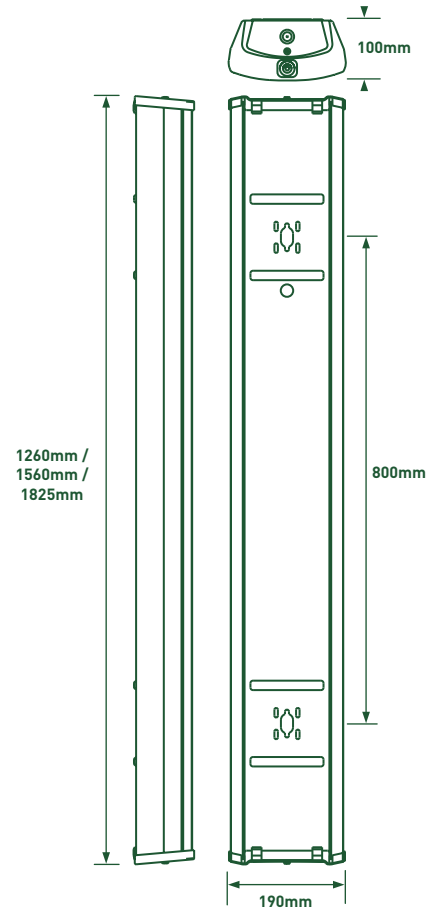

CAT NO.	DRIVER	SIZE	LUMINAIRE LUMENS	WATTAGE	EFFICACY Llm/W	CURRENT
LAC15P32S40	Standard	5ft / 1560mm	3200	31W	103	1050mA
LAC15P32E40	Emergency	5ft / 1560mm	3200	31W	103	1050mA
LAC15P32D40	Dimmable	5ft / 1560mm	3200	31W	103	1050mA
LAC15P32ED40	Emergency Dim	5ft / 1560mm	3200	31W	103	1050mA
LAC15P32S40MW	Microwave	5ft / 1560mm	3200	31W	103	1050mA
LAC15P60S40	Standard	5ft / 1560mm	6000	58W	103	1400mA
LAC15P60E40	Emergency	5ft / 1560mm	6000	58W	103	1400mA
LAC15P60D40	Dimmable	5ft / 1560mm	6000	58W	103	1400mA
LAC15P60ED40	Emergency Dim	5ft / 1560mm	6000	58W	103	1400mA
LAC15P60S40MW	Microwave	5ft / 1560mm	6000	58W	103	1400mA

CAT NO.	DRIVER	SIZE	LUMINAIRE LUMENS	WATTAGE	EFFICACY Llm/W	CURRENT
LAC18P45S40	Standard	6ft / 1825mm	4500	46W	98	1400mA
LAC18P45E40	Emergency	6ft / 1825mm	4500	46W	98	1400mA
LAC18P45D40	Dimmable	6ft / 1825mm	4500	46W	98	1400mA
LAC18P45ED40	Emergency Dim	6ft / 1825mm	4500	46W	98	1400mA
LAC18P45S40MW	Microwave	6ft / 1825mm	4500	46W	98	1400mA
LAC18P80S40	Standard	6ft / 1825mm	8000	85W	94	1050mA
LAC18P80E40	Emergency	6ft / 1825mm	8000	85W	94	1050mA
LAC18P80D40	Dimmable	6ft / 1825mm	8000	85W	94	1050mA
LAC18P80ED40	Emergency Dim	6ft / 1825mm	8000	85W	94	1050mA
LAC18P80S40MW	Microwave	6ft / 1825mm	8000	85W	94	1050mA

CLEAR PRISM - T8

- Fitted with LED T8 Tubes
- Integrated driver

4000K
NEUTRAL
WHITE

WHITE
FINISH

CAT NO.	DRIVER	SIZE	LUMINAIRE LUMENS	WATTAGE	EFFICACY Llm/W
LACT12P38S40	Standard	4ft / 1260mm	3800	48W	80
LACT12P38E40	Emergency	4ft / 1260mm	3800	48W	80
LACT15P51S40	Standard	5ft / 1560mm	5120	64W	80
LACT15P51E40	Emergency	5ft / 1560mm	5120	64W	80
LACT18P64S40	Standard	6ft / 1825mm	6400	80W	80
LACT18P64E40	Emergency	6ft / 1825mm	6400	80W	80